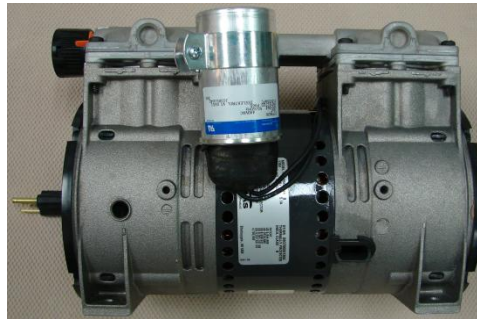

PIC	PART NO.	DESCRIPTION
A	4SPRCLD001	Sprayer, Cloud Humidity, 1/4"FPT Air, 1/8"FPT Water W/Adapter - Metal
B	HSPRCLD001	SPRAYHEAD CLOUD W/ BRACKET & FITTINGS
C	4SPRFOG001	Sprayer, Fog Humidity, 1/4"FPT Air/Water- Plastic
D	HSPRFOG001-BR-BV	SPRAYHEAD-FOG W/BRACKT-BLEED VALVE
E	1COM001	Air Compressor, Single Head, 110VAC
F	1COM002	Air Compressor, Double Head, 110VAC
G	1TIM003	Timer Block, Solid State-Mist/Flush
H	HTIM002-110-STD	TIMER, 110VAC-STANDARD
I	HTIM001-110-AT	TIMER, 110VAC-PREMIUM
J	1SOL18-3W-24-01	Solenoid, 1/4"QC-10-32F 3 Way NC 24VAC- Plastic
K	2VAL150	Pressure Regulator, 4 Port, 2-1/4"FPT, 2-1/8"FPT
L	2FIL101	Filter, 1/4 QC 100 Mesh- GRAY
M	HSOLBD-STD-A	HUMIDITY SOLENOID BOARD - STANDARD
N	HSOLBX-PRM-A	HUMIDITY SOLENOID BOX - PREMIUM
O	2TUB140-18I-BU	Tubing, 1/4"OD Poly Blue
	2TUB140-18I-WH	Tubing, 1/4"OD Poly White
	2TUB530-18I-BL	Tubing, 5/32"OD Poly for Water- Blue
	2TUB530-18I-W	Tubing, 5/32"OD Poly for Air- White

F