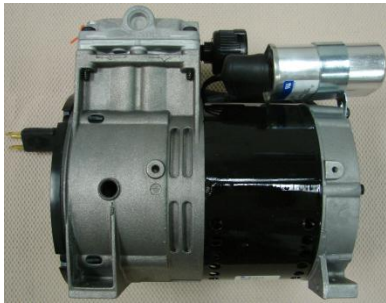

PIC	PART NO.	DESCRIPTION
A	4SPRCLD001	Sprayer, Cloud Humidity, 1/4"FPT Air, 1/8"FPT Water W/Adapter - Metal
B	HSPRCLD001	SPRAYHEAD CLOUD W/ BRACKET & FITTINGS
C	4SPRFOG001	Sprayer, Fog Humidity, 1/4"FPT Air/Water- Plastic
D	HSPRFOG001-BR-BV	SPRAYHEAD-FOG W/BRACKT-BLEED VALVE
E	1COM001	Air Compressor, Single Head, 110VAC
F	1COM002	Air Compressor, Double Head, 110VAC
G	1TIM003	Timer Block, Solid State-Mist/Flush
H	HTIM002-110-STD	TIMER, 110VAC-STANDARD
I	HTIM001-110-AT	TIMER, 110VAC-PREMIUM
J	1SOL18-3W-24-01	Solenoid, 1/4"QC-10-32F 3 Way NC 24VAC- Plastic
K	2VAL150	Pressure Regulator, 4 Port, 2-1/4"FPT, 2-1/8"FPT
L	2FIL101	Filter, 1/4 QC 100 Mesh- GRAY
M	HSOLBD-STD-A	HUMIDITY SOLENOID BOARD - STANDARD
N	HSOLBX-PRM-A	HUMIDITY SOLENOID BOX - PREMIUM
O	2TUB140-18I-BU	Tubing, 1/4"OD Poly Blue
	2TUB140-18I-WH	Tubing, 1/4"OD Poly White
	2TUB530-18I-BL	Tubing, 5/32"OD Poly for Water- Blue
	2TUB530-18I-W	Tubing, 5/32"OD Poly for Air- White

E