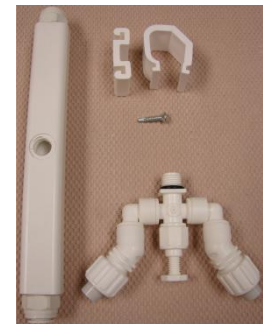

PIC	PART NO.	DESCRIPTION	COLOR
A	4NZ-K-P18-05-080LG	Nz, 1/8M Lt Gry, 0.5G-80°	
	4NZ-K-P18-10-080DG	Nz, 1/8M Dk Gry, 1.0G-80°	
	4NZ-K-P18-15-080WH	Nz, 1/8M White, 1.5G-80°	
	4NZ-K-P18-20-080BG	Nz, 1/8M Beige, 2.0G-80°	
B	4NZP18-10-080B-CV	Nz, 1/8M BK, 1.0G- 80° - CV	
	4NZP18-10-080W-CV	Nz, 1/8M WH, 1.0G- 80° - CV	
	4NZP18-15-080BU-CV	Nz, 1/8M BL, 1.5G- 80° - CV	
	4NZP18-27-120B-CV	Nz, 1/8M BK, 2.7G- 120° - CV	
C	4NZP18-27-120W-CV	Nz, 1/8M WH, 2.7G- 120° - CV	
	4NZP18-32-110B-RZ-CV	Nz, 1/8M BK, 3.2G- 110° - RZ-CV	
	4NZPFL-10-080B-F	Nz, Flng BK, 1.0G - 80° - FINE	
	4NZPFL-10-080W-F	Nz, Flng OW, 1.0G - 80° - FINE	
D	4NZPFL-15-080B	Nz, Flng BK, 1.5G - 80°	
	4NZPFL-15-080W	Nz, Flng WH, 1.5G - 80°	
	4NZPFL-15-105G	Nz, Flng GN, 1.5G - 105°	
	4NZPFL-RZ-25-110Y	Nz, Flng Rz YL, 25G - 110°	
E	4NZPFL-RZ-32-110BU	Nz, Flng Rz BU, 32G - 110°	
	4NZPFL-RZ-50-065B	Nz, Flng Rz BK, 5.0G - 65°	
	4NZPFL-RZ-50-065W	Nz, Flng Rz WH, 5.0G - 65°	
	4NZP38S-RD-105B-CV	Nz, 3/8S Rd BK, 1.0G - 105°-CV	
F	4NZP38S-RD-105W-CV	Nz, 3/8S Rd WH, 1.0G - 105°-CV	
	4NZP38S-RZ-080B-CV	Nz, 3/8S Rd BK, 3.0G - 80°-CV	
	4NZP38S-RZ-080W-CV	Nz, 3/8S Rd WH, 3.0G - 80°-CV	
G	MSPROASB-N-B	SPRAYHEAD, OASIS BLACK-NOZZLE BLACK	
	MSPROASW-N-OW	SPRAYHEAD, OASIS WHITE-NOZZLE OFF WHITE	
	MSPROASG-N-G	SPRAYHEAD, OASIS GREEN-NOZZLE GREEN	
H	3CLPOASB	Clamp & Lock, Oasis Black	
	3CLPOASW	Clamp & Lock, Oasis White	
	3CLPOASG	Clamp & Lock, Oasis Green	
I	2FIL002	Filter, Flange Nozzle - Screen Check Valve	NA
J	MTRCOAS18-X'B	TRACK, OASIS 18" CENTER WITH SPRAYHEAD -X FT BLACK	
	MTRCOAS18-X'W	TRACK, OASIS 18" CENTER WITH SPRAYHEAD -X FT WHITE	
	MTRCOAS18-X'G	TRACK, OASIS 18" CENTER WITH SPRAYHEAD -X FT GREEN	
K	MSPR388B	SPRAYHEAD, 388 BLACK	
	MSPR388W	SPRAYHEAD, 388 WHITE	
L	3CLP388B	CLAMP, 388 BLACK - PER FOOT	
	3CLP388W	CLAMP, 388 WHITE - PER FOOT	
M	MTRC388CO-12B	TRACK, 388 CONTINUOUS-12" CENTER WITH SPRAYHEAD -BLACK	
	MTRC388CO-12W	TRACK, 388 CONTINUOUS-12" CENTER WITH SPRAYHEAD -WHITE	
	MTRC388CO-9B	TRACK, 388 CONTINUOUS-9" CENTER WITH SPRAYHEAD -BLACK	
	MTRC388CO-9W	TRACK, 388 CONTINUOUS-9" CENTER WITH SPRAYHEAD -WHITE	
	MTRC388CO-6B	TRACK, 388 CONTINUOUS-6" CENTER WITH SPRAYHEAD -BLACK	
	MTRC388CO-6W	TRACK, 388 CONTINUOUS-6" CENTER WITH SPRAYHEAD -WHITE