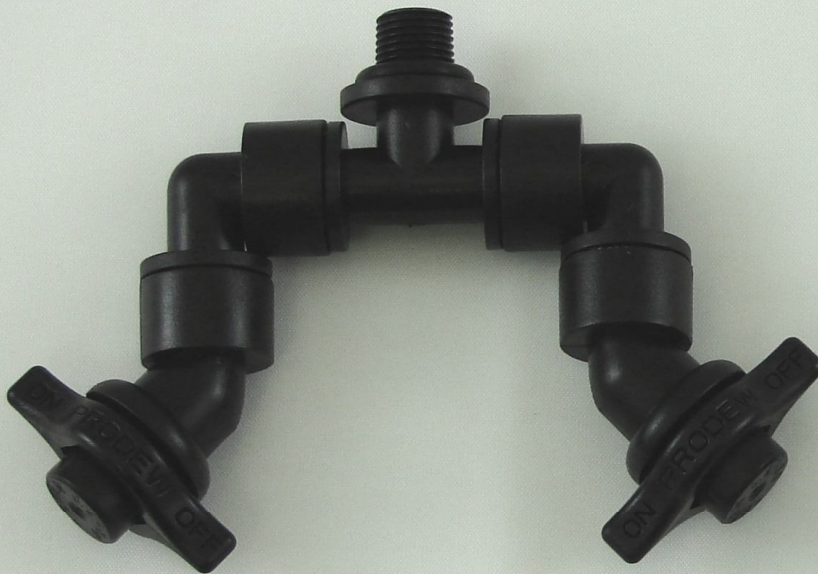

PRODEW OASIS SPRAY-HEADS

MSPRVFOASB-N-B

(1/8" MPT)

Used with VersaFresh and 388 styles

To use with previous model Oasis-
will need 1/4 M x 1/8 F bushing
(2PBSHM14F18)

MSPROASB-N-B

(1/4" MPT)

Used with previous Oasis model

To use with newer VersaFresh-
will need 1/4 F x 1/8 M adapter
(2PAM18F14)