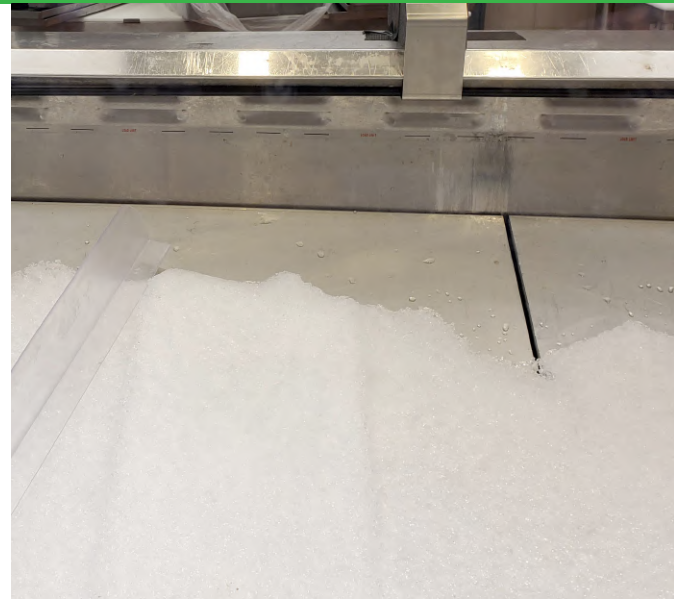

Ice Melting

Why do you need the ProdeW Iceonator?

ProdeW's Iceonator is a simple system that will drastically reduce your labor hours and water consumption.

Wash away the ice in your display case in just 20 minutes*!

The Iceonator has additional benefits:

- Wash your display case
  - Add any cleaning agent to the incoming water to wash your case
  - Quickly cleans the full length of your display
- Sanitize your display case
  - Add any sanitizing agent to the incoming water to sanitize your case
  - Quickly sanitizes the full length of your display in a single spray

*some customers report this process taking several hours, often with hot water